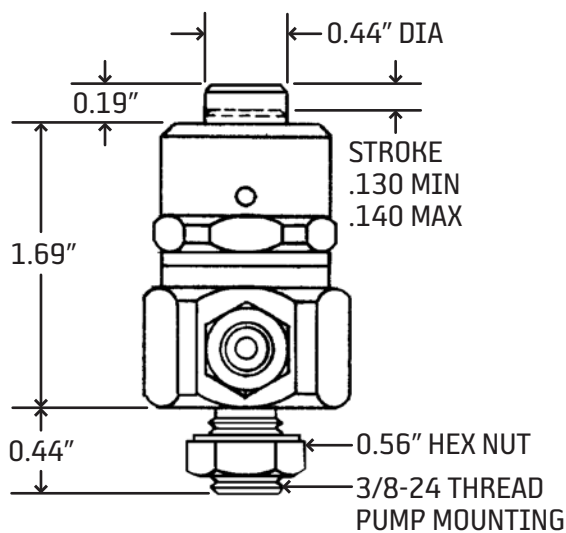

Dimensional Schematics

Measurements shown in inches.

BIJUR DELIMON INTERNATIONAL

(919) 465 4448 LOCAL
(800) 631 0168 TOLL-FREE
(919) 465 0516 FAX

WWW.BIJURDELIMON.COM

2100 Gateway Centre Blvd., Suite 109
Morrisville, NC 27560