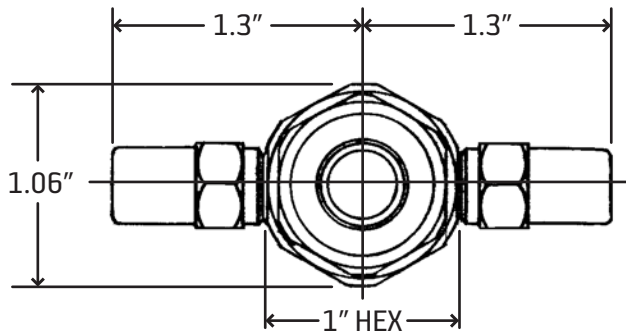

* Discharge: cc per minute at 50 psi

Installation

The G Lubricator is designed to be mounted by means of the 3/8-24 stud. It may be completely submerged within an oil sump or mounted externally. However, the length of the suction line (inlet tubing) should not exceed 4 inches.

Start Up Instructions

1. Connect to oil supply.
2. Operate lubricator until oil flows freely at all bearings.

How to Order

Name	Part #
G Lubricator (Mini)	B-8283

When ordering, specify by name and part number, e.g. G Lubricator (Mini), Part #B-8283.

BIJUR DELIMON INTERNATIONAL

(919) 465 4448 LOCAL
 (800) 631 0168 TOLL-FREE
 (919) 465 0516 FAX

WWW.BIJURDELIMON.COM

2100 Gateway Centre Blvd., Suite 109
 Morrisville, NC 27560

Dimensional Schematics

Measurements shown in inches.