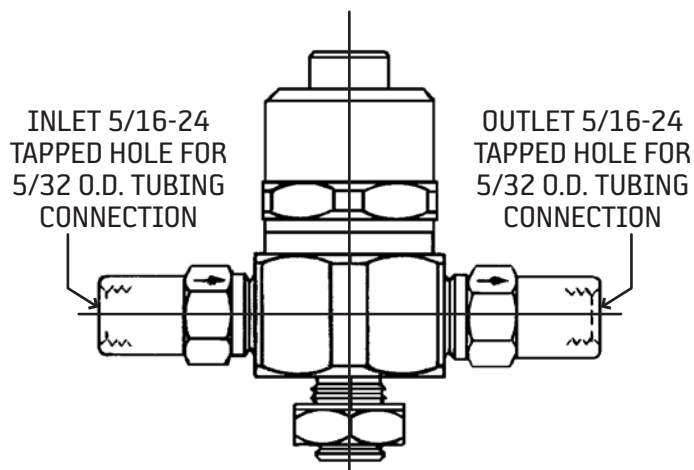

Dimensional Schematics

Measurements shown in inches.

BIJUR DELIMON INTERNATIONAL

(919) 465 4448 LOCAL
(800) 631 0168 TOLL-FREE
(919) 465 0516 FAX

WWW.BIJURDELIMON.COM

2100 Gateway Centre Blvd., Suite 109
Morrisville, NC 27560