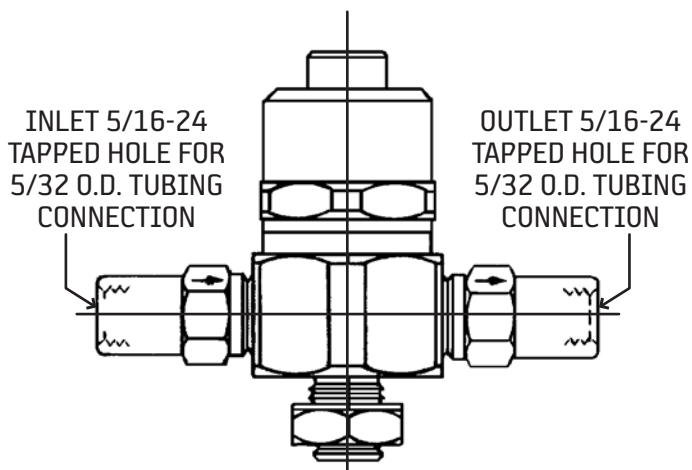

Dimensional Schematics

Measurements shown in inches.

BIJUR DELIMON INTERNATIONAL

(919) 465 4448 LOCAL
(800) 631 0168 TOLL-FREE
(919) 465 0516 FAX

WWW.BIJURDELIMON.COM

2100 Gateway Centre Blvd., Suite 109
Morrisville, NC 27560